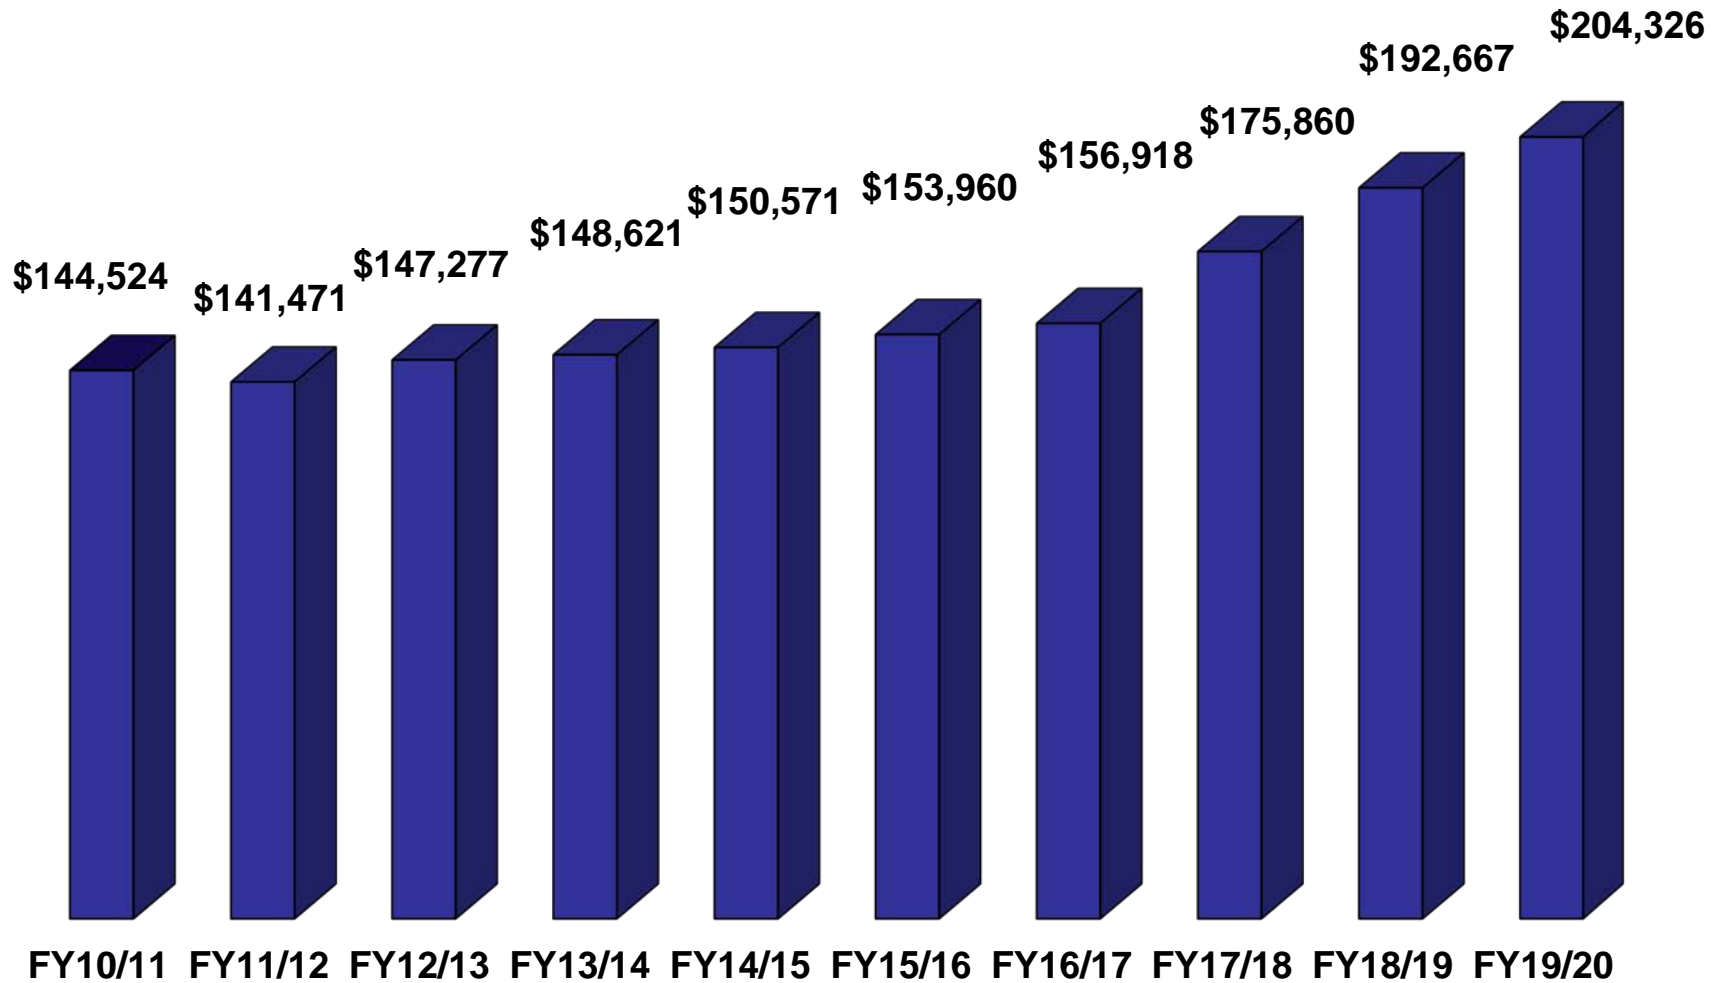

KEYSTONE
HUMAN SERVICES

KEYSTONEHUMANSERVICES.ORG

KEYSTONE HUMAN SERVICES ANNUAL REVENUES (000s omitted)

KEYSTONE HUMAN SERVICES ANNUAL REVENUES GROWTH

KEYSTONE HUMAN SERVICES REVENUE BY PROGRAM FY20

KEYSTONE HUMAN SERVICES ACTIVITY BY AFFILIATE FY20